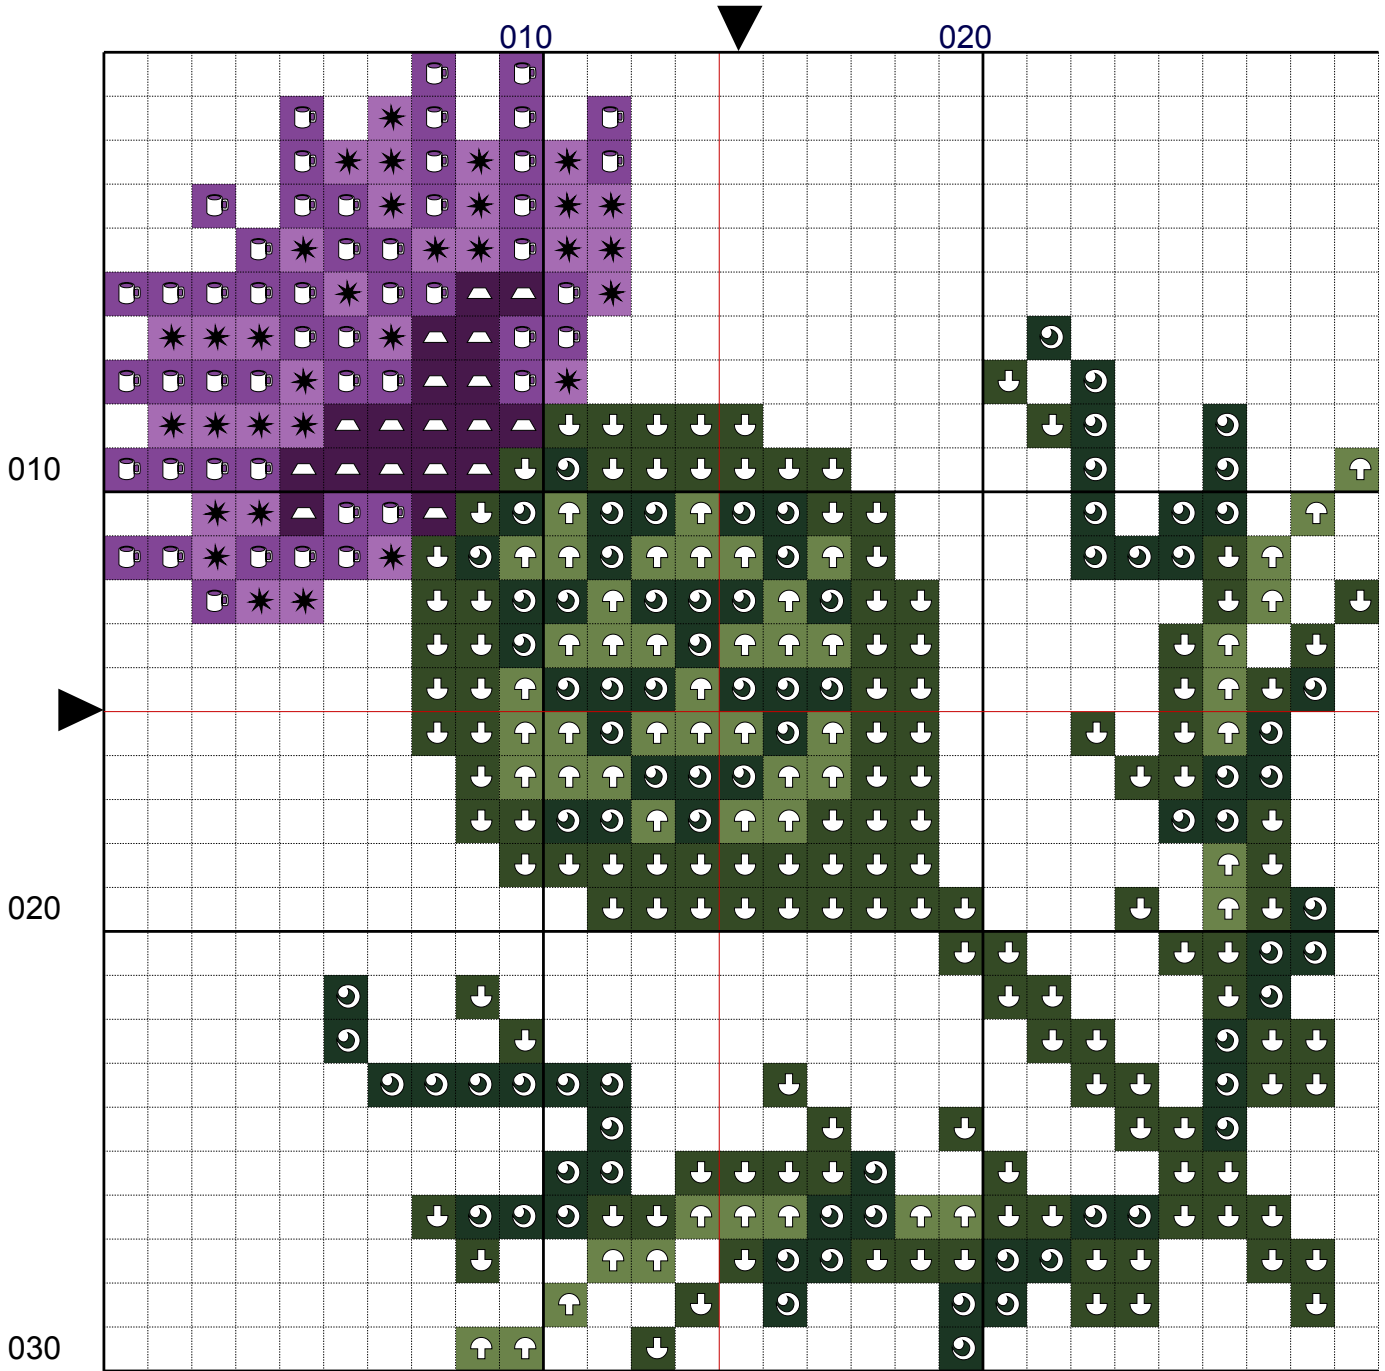

# Thistle.CHART

# Thistle.CHART

	<b>Number</b>	<b>Name:</b>	<b>Strands</b>
↓	DMC 3345	Hunter Green dark	2
↑	DMC 3347	Yellow Green medium	2
☒	DMC 208	Lavender very dark	2
✱	DMC 209	Lavender dark	2
▲	DMC 550	Violet very dark	2
☉	DMC 890	Pistachio Green ultra	2